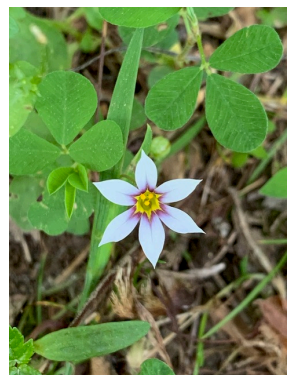

Sisyrinchium rosulatum
MC